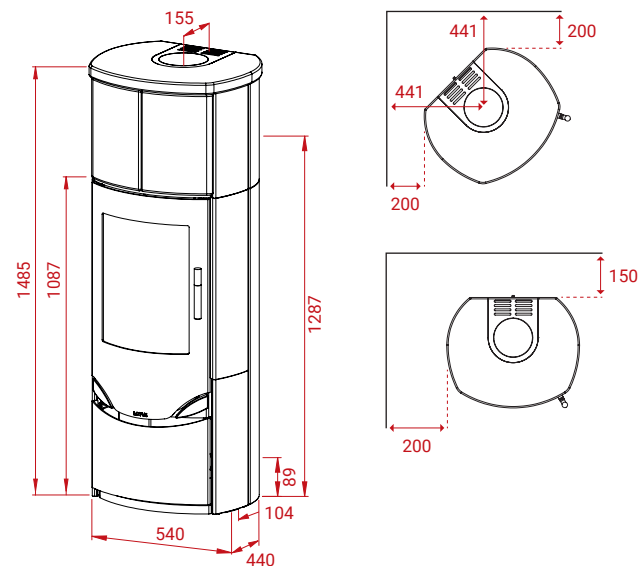

🏠 30 - 120 m²

See movie:

Mg/M³ 28

🕒 2,1 kg

📊 79%

Prio M without side glass panel

Other models in the series:

- Prio 7 without side glass panel
- Prio 7M without side glass panel
- Prio 7M Indian Night without side glass panel
- Prio M Indian Night without side glass panel