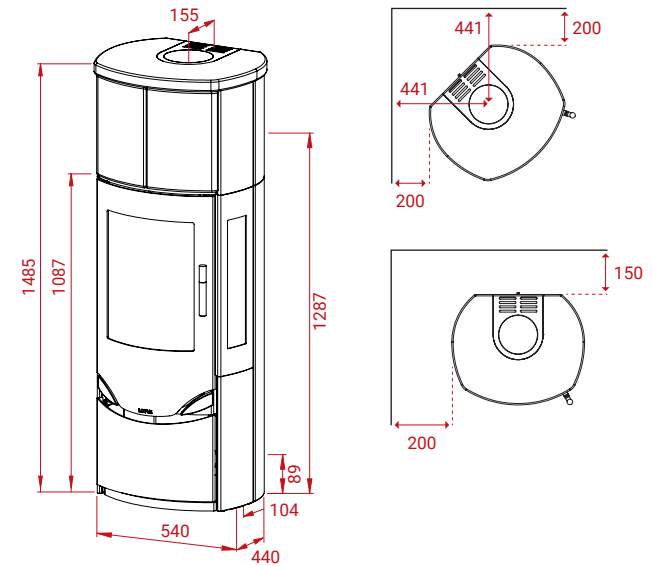

Other models in the series:

Prio 7
Prio 7M
Prio 7M Indian Night
Prio M Indian Night

Accessories:

Universal glass floor plate
Universal glass floor plate black

See the stoves online:

LOTUS
QUALITY FIRST

LOTUS HEATING SYSTEMS AS

Tlf. +45 6323 7070

www.lotusstoves.com

Email info@lotusstoves.com