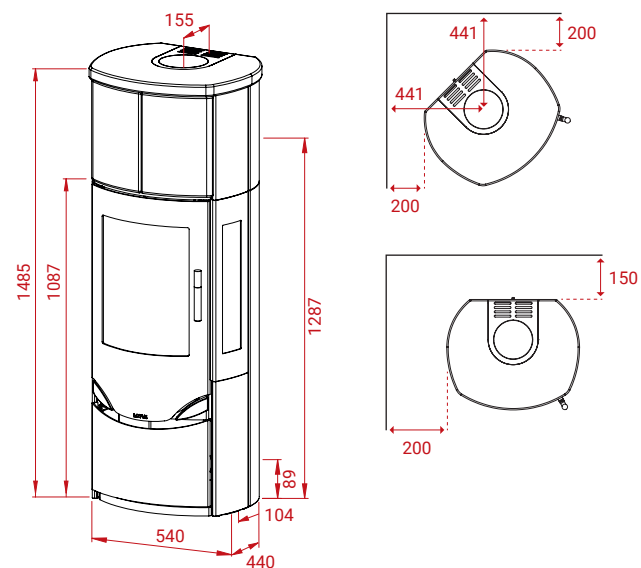

Prio M Indian Night

- 310 kg
- 12 Pa
- 6 kW
- 3-8 kW
- 30 - 120 m²

See movie:

- Mg/M³ 28
- 2,1 kg
- 79%

Other models in the series:

- Prio 7
- Prio 7M
- Prio 7M Indian Night
- Prio M

Accessories:

- Universal glass floor plate
- Universal glass floor plate black