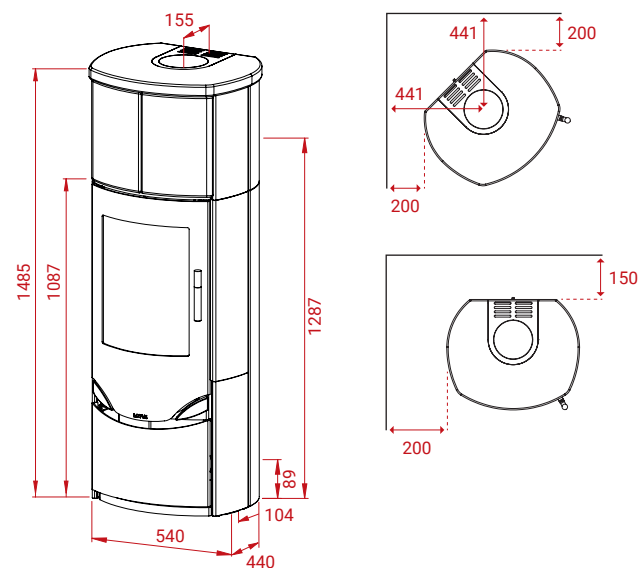

NS
3058
-1/2

kg 328 kg

↑ 12 Pa

🔥 6 kW

🔄 3-8 kW

🏠 30 - 120 m²

See movie:

Mg/M³ 28

🕒 2,1 kg

📊 79%

Prio M Indian Night without side glass panel

Other models in the series:

- Prio 7 without side glass panel
- Prio 7M without side glass panel
- Prio 7M Indian Night without side glass panel
- Prio M without side glass panel