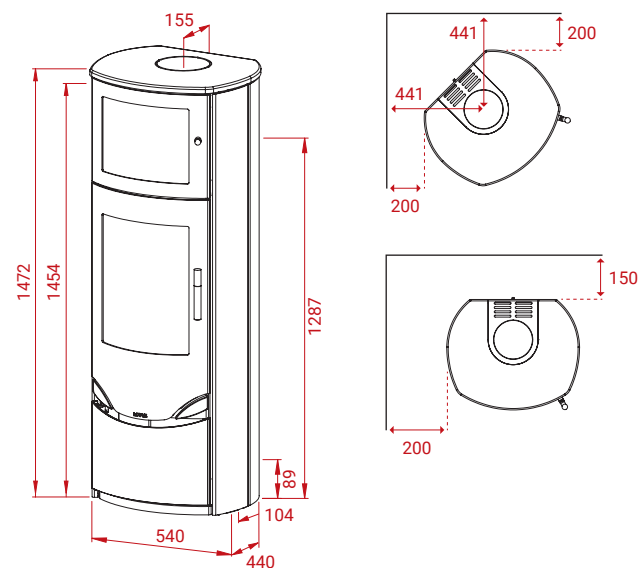

3-8 kW

30 - 120 m²

Mg/M³ 28

2,1 kg

79%

See movie:

Prio 7 without side glass panel

Other models in the series: