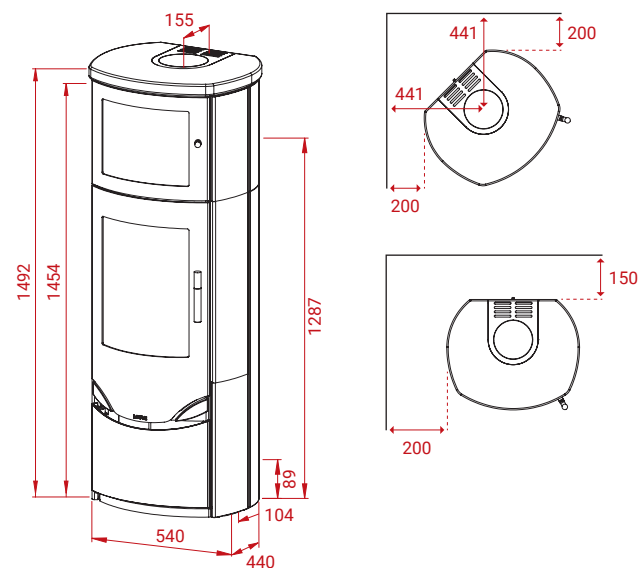

NS
3058
-1/2

kg 272 kg

↑ 12 Pa

🔥 6 kW

🔄 3-8 kW

🏠 30 - 120 m²

See movie:

Mg/M³ 28

🕒 2,1 kg

📊 79%

Prio 7M without side glass panel

Other models in the series:

- Prio 7 without side glass panel
- Prio M without side glass panel
- Prio 7M Indian Night without side glass panel
- Prio M Indian Night without side glass panel