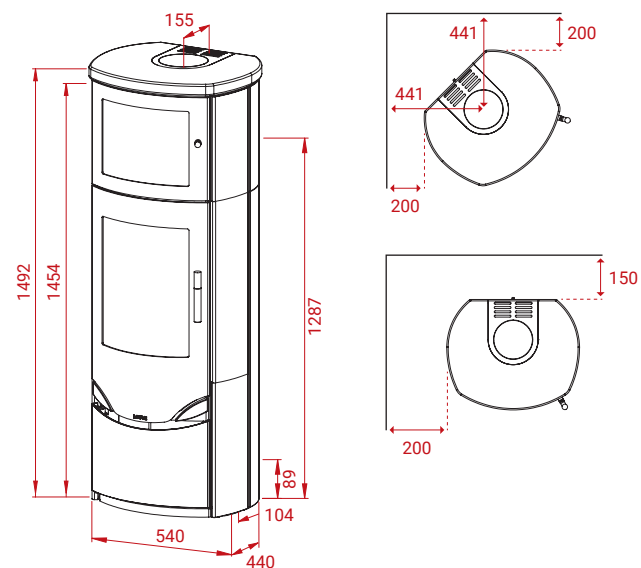

NS
3058
-1/2

KG 272 kg

↑ 12 Pa

🔥 6 kW

🔄 3-8 kW

🏠 30 - 120 m²

See movie:

Mg/M³ 28

🕒 2,1 kg

📊 79%

Prio 7M Indian Night without side glass panel

Other models in the series:

- Prio 7 without side glass panel
- Prio 7M without side glass panel
- Prio M without side glass panel
- Prio M Indian Night without side glass panel