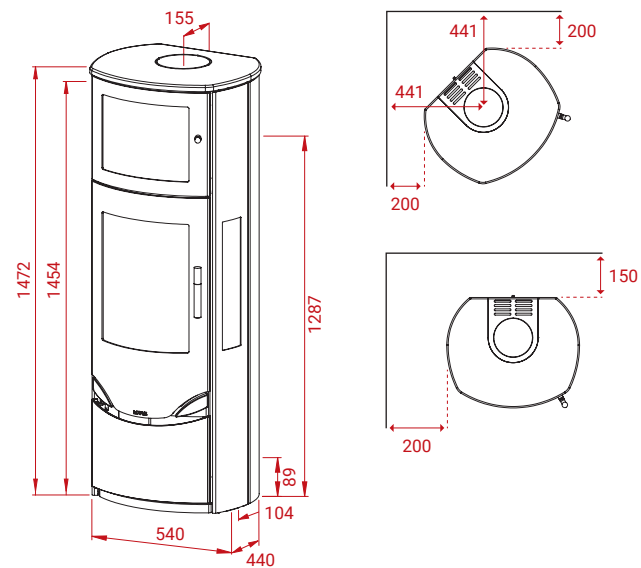

Mg/M³ 28

2,1 kg

79%

Prio 7

Other models in the series:

Prio 7M
Prio M
Prio 7M Indian Night
Prio M Indian Night

Accessories:

Soapstone top plate
Universal glass floor plate
Universal glass floor plate black