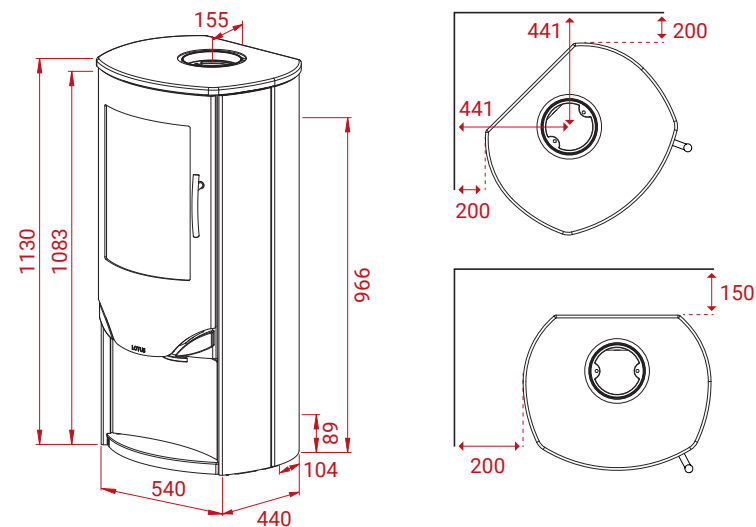

Other models in the series:

- Prio 5
- Prio 5 Indian Night
- Prio 6
- Prio 6 S
- Prio 6 Indian Night

Accessories:

- Universal glass floor plate
- Universal glass floor plate black

See the stoves online:

LOTUS HEATING SYSTEMS AS

Tlf. +45 6323 7070

www.lotusstoves.com

Email info@lotusstoves.com