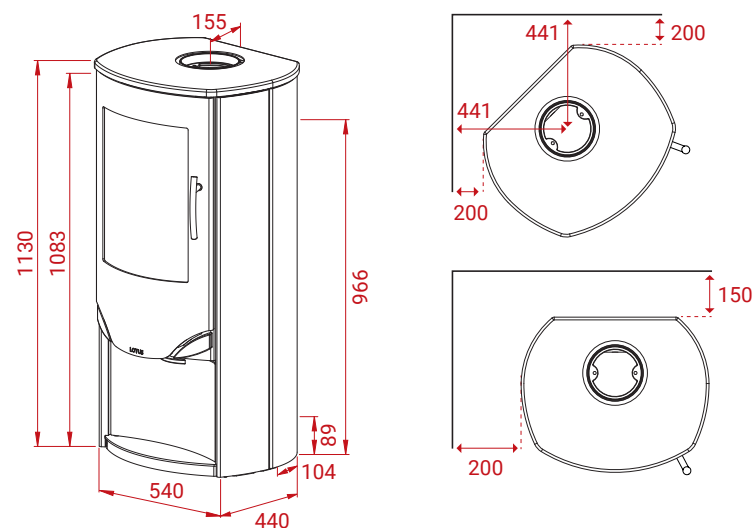

Other models in the series:

Prio 5
Prio 5 S
Prio 6
Prio 6 S
Prio 6 Indian Night

Accessories:

Universal glass floor plate
Universal glass floor plate black

See the stoves online:

LOTUS
QUALITY FIRST

LOTUS HEATING SYSTEMS AS

Tlf. +45 6323 7070

www.lotusstoves.com

Email info@lotusstoves.com