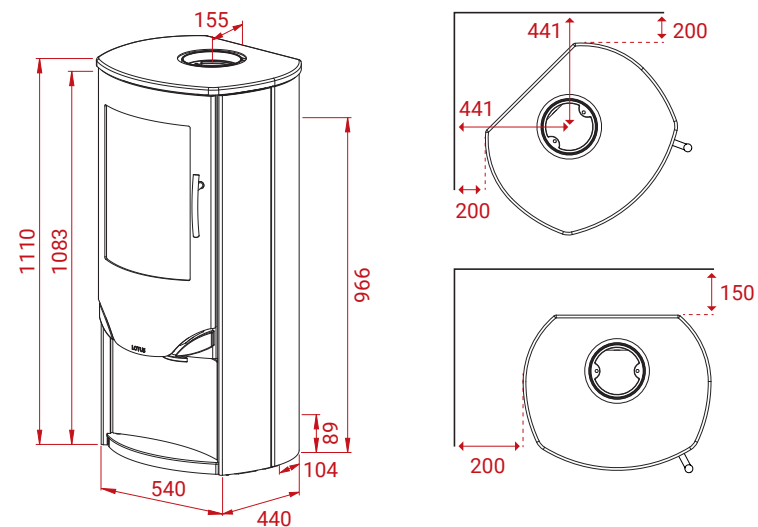

Other models in the series:

- Prio 5 S
- Prio 5 Indian Night
- Prio 6
- Prio 6 S
- Prio 6 Indian Night

Accessories:

- Soapstone top plate
- Universal glass floor plate
- Universal glass floor plate black

See the stoves online:

LOTUS
QUALITY FIRST

LOTUS HEATING SYSTEMS AS

Tlf. +45 6323 7070

www.lotusstoves.com

Email info@lotusstoves.com