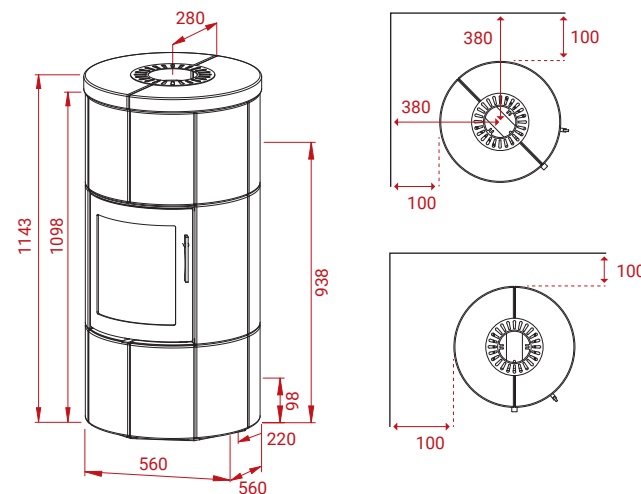

See movie:

Mg/M³ 24

1,8 kg

82%

M1 Wenge

Other models in the series:

M2
M2 ST
M3
M4

Accessories: