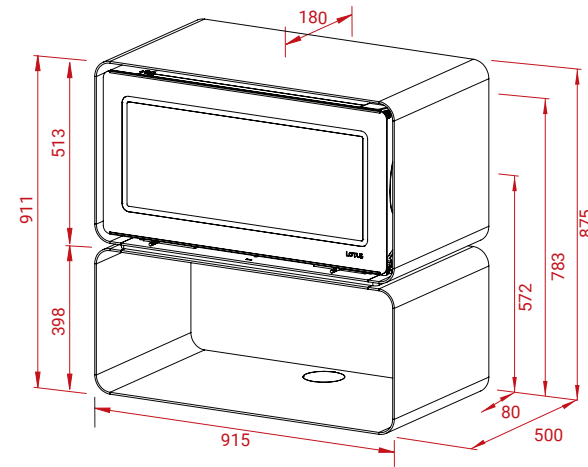

Living Cube

NS
3058
-1/2

 211 kg

 12 Pa

 7 kW

 3-9 kW

 30 - 140 m²

See movie:

Mg/M³ 19

 2 kg

 80,5%

Living Cube

Other models in the series:

Living Base
Living Furniture

Accessories:

Black glass for Living backside
Outside Air Pipe - with 90° bending
Outside Air Pipe - bottom connection
Black glass or steel backplate for Cube sokkel