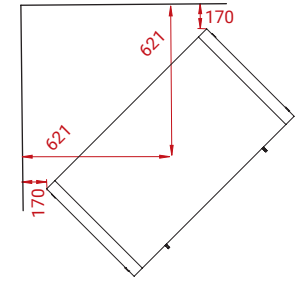

Other models in the series:

Living Base
Living Furniture

Accessories:

Black glass for Living backside
Outside Air Pipe - with 90° bending
Outside Air Pipe - bottom connection
Black glass or steel backplate for Cube sokkel

See the stoves online: